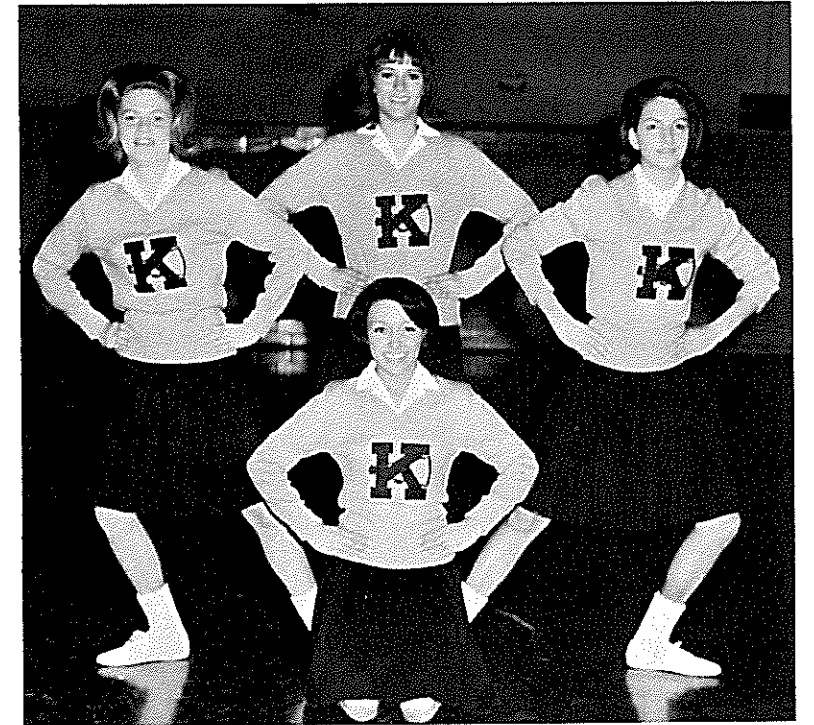

### Cheerleaders Boost Spirit

Kandy  
Mullen

Carol  
White

Little "J", Kathy Arledge

Fish Cheerleaders: Tina Leatherwood, Vicki Evans, Peggy White and Mary Graham.

"B" Team Cheerleaders: Vicki Ray, Patsy McKamey and Barby Bewley.

### Onward to Victory

The cheerleaders and Little "J" did a good job in supporting the athletic teams and boosting them to their many victories.